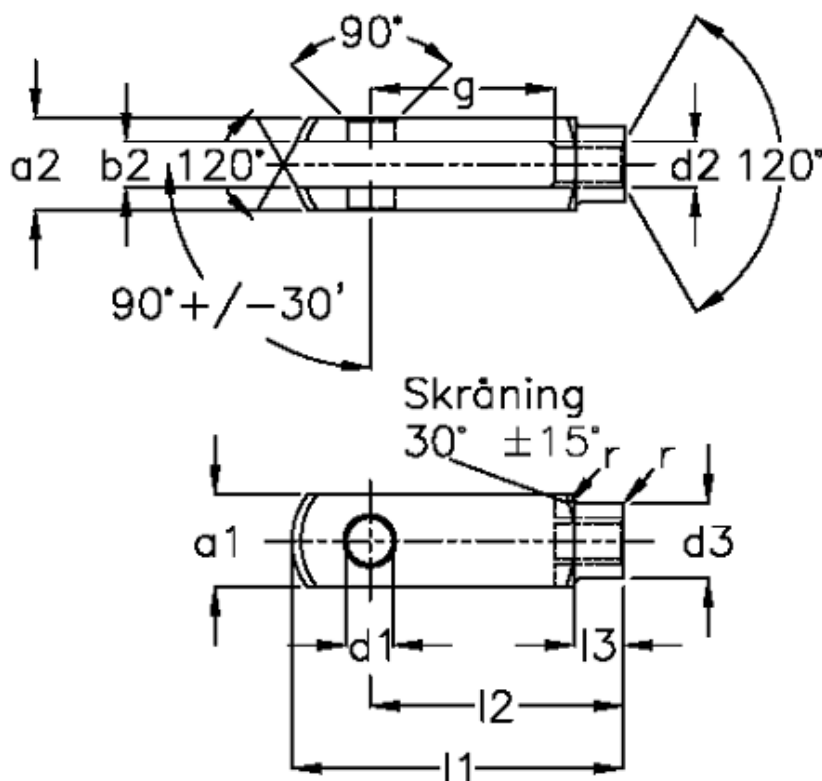

Article number: 140530816

Description: KLEE Fork joint G 8x16 M8, right

Measures

a1 (h11)	= 16	g (+/-0.5)	= 16
a2	= 16 (+0,3 -0,16)	l1 (+/-0.5)	= 42
b1 (B13)	= 8	l2	= 32 (-0,4)
b2	= 8 (B13)	l3	= 12 (+/-0,2)
d1 H9	= 8	r	= 0.5
d2	= M 8 x 1,25	Size	= G 8 x 16
d3 (+/-0.3)	= 14	Weight	= 0.037
f (+/-0.2)	= 0.5		